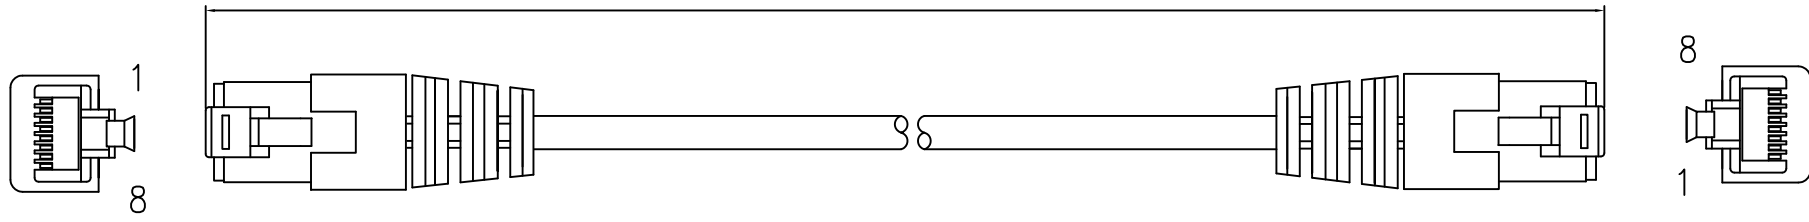

REV.	REVISION DESCRIPTION	DATE
A0	FIRST EDIT	2011/07/27

Length

P1

P2

PINOUT:

P1
8P8C

P2
8P8C

NOTICE:

- 1) Conductor material CCA—
percentage of CU: 15% / percentage of Aluminum:85%
- 2) Wire printing:UTP unshielded twisted 4 pairs enhanced category 5 cable (stranded)cablexpert upc-5004E 8716309HB

CableXpert				
TOLERANCE		TITLE:		
.0	±0.30	Enhanced category 5 UTP CABLE CCA		
.00	±0.20	PART NO.:		DWG NO.:
.000	±0.10			
ANGLE		SHEET:	SCALE:	UNIT:
.0	±2°	1 / 1	NONE	mm
PROJECTION		DRAWN:	CHECK:	APPD:

3	OUTER JACKET	OUTER JACKET PVC 45Pa COLOR:Y	0.008	Kg
2	RJ45	RJ45 8P8C PLUG GOLD PLATED	2	PCS
1	CABLE	Enhanced category 5 UTP 26#4P CCA STRANDED OD:5.0 COLOR:Y LENGTH:xxxxM	1	PC

Enhanced category 5 UTP 26#CCA Patch Cord List