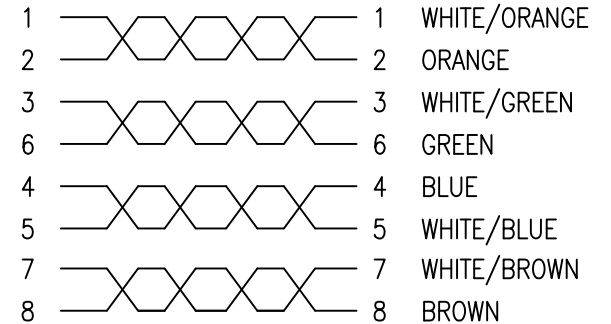

REV.	REVISION DESCRIPTION	DATE
A0	FIRST EDIT	2011/07/27

Length

P1

P2

PINOUT:

P1
8P8C

P2
8P8C

NOTICE:

- 1) Conductor material CCA—
percentage of CU: 15% / percentage of Aluminum:85%
- 2) Wire printing:UTP unshielded twisted 4 pairs enhanced category 5 cable (stranded)cablexpert upc-5004E 8716309HB

CableXpert				
TOLERANCE		TITLE:		
.0	±0.30	Enhanced category 5 UTP CABLE CCA		
.00	±0.20	PART NO.:		DWG NO.:
.000	±0.10			
ANGLE		SHEET:	SCALE:	UNIT:
.0	±2°	1 / 1	NONE	mm
PROJECTION		DRAWN:	CHECK:	APPD:

NO	CableXpert P/N	Description	Color	Length	N. W (kg)
1	PP12-0.25M	CAT5e UTP Patch cord	Gray	0.25M	0.015
2	PP12-0.25M/B	CAT5e UTP Patch cord	Blue	0.25M	0.015
3	PP12-0.25M/BK	CAT5e UTP Patch cord	Black	0.25M	0.015
4	PP12-0.25M/G	CAT5e UTP Patch cord	Green	0.25M	0.015
5	PP12-0.25M/O	CAT5e UTP Patch cord	Orange	0.25M	0.015
6	PP12-0.25M/R	CAT5e UTP Patch cord	Red	0.25M	0.015
7	PP12-0.25M/Y	CAT5e UTP Patch cord	Yellow	0.25M	0.015
8	PP12-0.25M/RO	CAT5e UTP Patch cord	Pink	0.25M	0.015
9	PP12-0.5M	CAT5e UTP Patch cord	Gray	0.5M	0.0225
10	PP12-0.5M/B	CAT5e UTP Patch cord	Blue	0.5M	0.0225
11	PP12-0.5M/BK	CAT5e UTP Patch cord	Black	0.5M	0.0225
12	PP12-0.5M/G	CAT5e UTP Patch cord	Green	0.5M	0.0225
13	PP12-0.5M/O	CAT5e UTP Patch cord	Orange	0.5M	0.0225
14	PP12-0.5M/R	CAT5e UTP Patch cord	Red	0.5M	0.0225
15	PP12-0.5M/Y	CAT5e UTP Patch cord	Yellow	0.5M	0.0225
16	PP12-0.5M/RO	CAT5e UTP Patch cord	Pink	0.5M	0.0225
17	PP12-1M	CAT5e UTP Patch cord	Gray	1M	0.025
18	PP12-1M/B	CAT5e UTP Patch cord	Blue	1M	0.025
19	PP12-1M/BK	CAT5e UTP Patch cord	Black	1M	0.025
20	PP12-1M/G	CAT5e UTP Patch cord	Green	1M	0.025
21	PP12-1M/O	CAT5e UTP Patch cord	Orange	1M	0.025